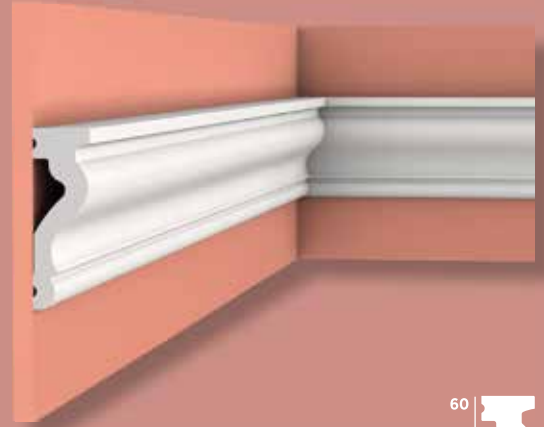

Ürünler / Products

- ① **AB-12050** p.13
- ② **AB-005** p.21
- ③ **AD-020** p.31
- ④ **DSK-11915** p.48

CHAIR RAILS / CASINGS

AB-021

SoftTouch Code: AB-021-D2

SuperSatin Code: AB-021-1

2400mm x 25mm x 35mm

AB-003