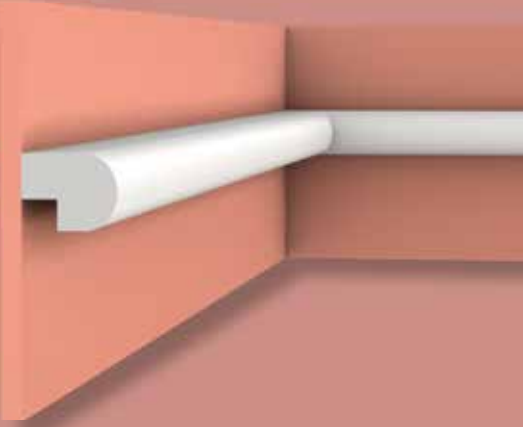

AB-021

SoftTouch Code: AB-021-D2

SuperSatin Code: AB-021-1

2400mm x 25mm x 35mm